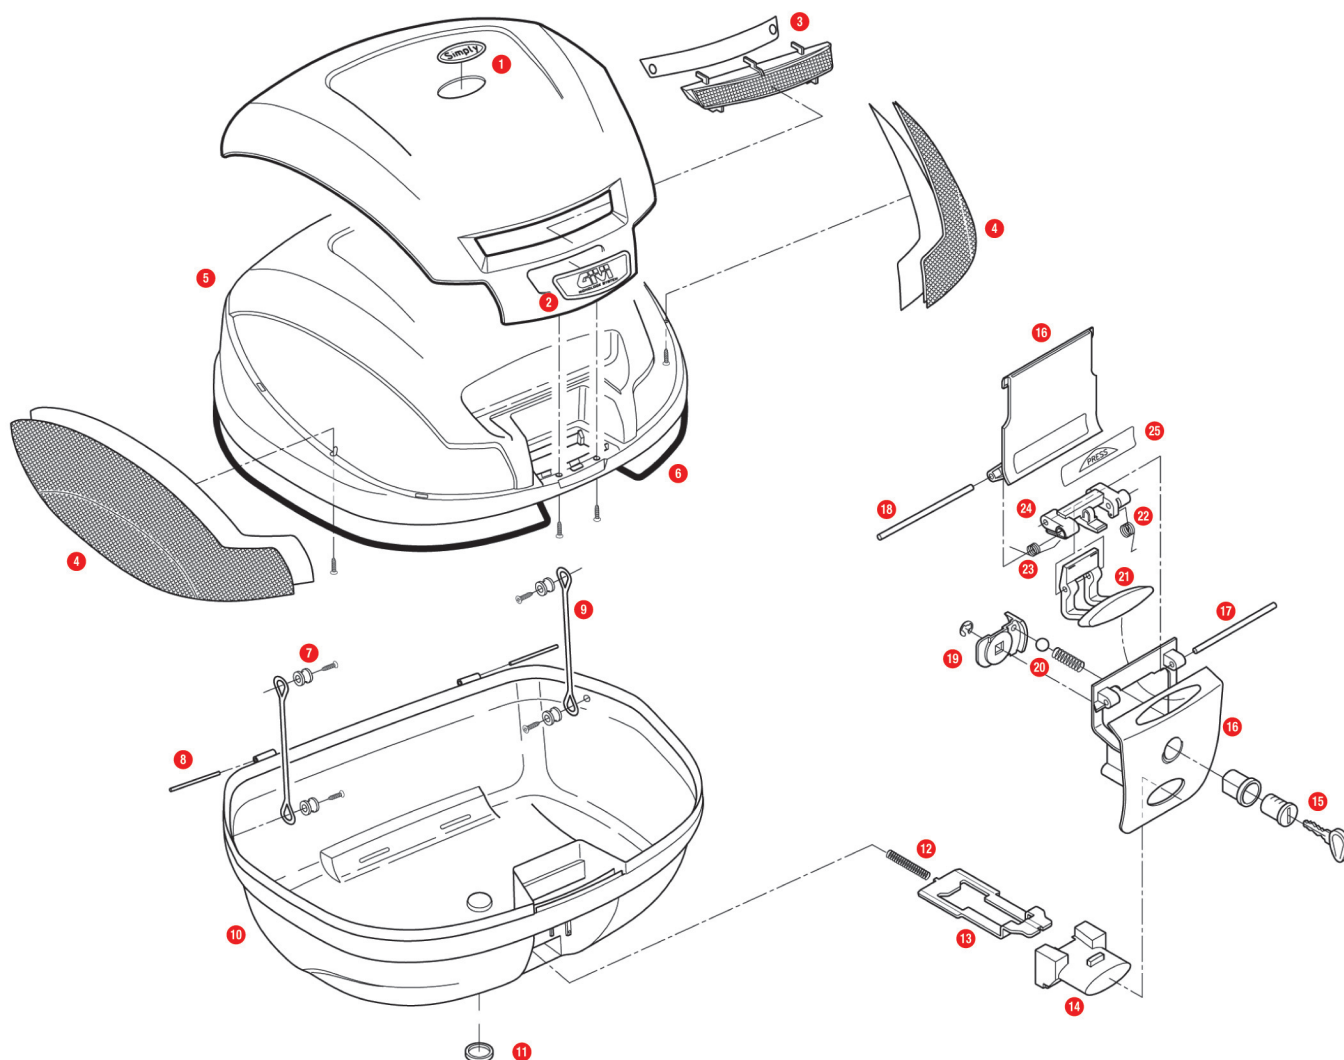

## E470 SIMPLY III / E470 SIMPLY III TECH

1	Z458R	E470 oval logo, 1 pcs
2	Z1294R	E470 GIVI logo, 1 pcs
3	Z744R	Top case reflector, red
	Z744FR	Top case reflector, smocked
4	Z1394	Top case reflectors (right and left)
	Z743TR	Top case reflectors, smocked (right and left) (for Tech version)
5	Z470CNR	E470 top-shell black
	Z470CNTR	E470 Tech top-shell black
6	Z159R	Bag lock lining, 1 pcs
7	Z112R	Red pulley, 4 pcs.
8	Z635R	Pin. D. 04x48 mm, 2 pcs
9	Z115R	Stop bag opening yarn, 2 pcs
10	Z450FNR	E470 bottom-shell black
	Z470FNTM	E470 Tech bottom-shell black
11	Z1235	Injection covering cap
12	Z191R	Push button spring, 1 pcs
13	Z762NR	Bolt, 1 pcs
14	Z645R	Push button red

	Z645CR	Push button silver (for Tech version)
15	Z140R	Key locks with corresponding bush with red handle
16	Z641NR	Black hinge
17	Z637R	Pin. D. 04x75 mm, (1 pcs)
18	Z721R	Pin. D. 04x85 mm
19	Z640R	Plate below lock for standard key
	Z4513R	Plate below lock for Security Lock key
20	Z1384R	Cylinder spring and steel spheres, 1 kit
21	Z644R	Opening push button, red, 1 pcs (for top case V46)
22	Z647R	Torsion spring, 1 pcs
23	Z632R	Steel torsion spring
24	Z643R	Lock set element red, 1 pcs
25	Z409R	Name holder, 1 pcs
	Z450FNM	E450 - E470 bottom-shell black
	Z470CNMR	E470 assembled top-shell black
	Z641NM	Lock set
	Z641NTM	Lock set (for TECH version)