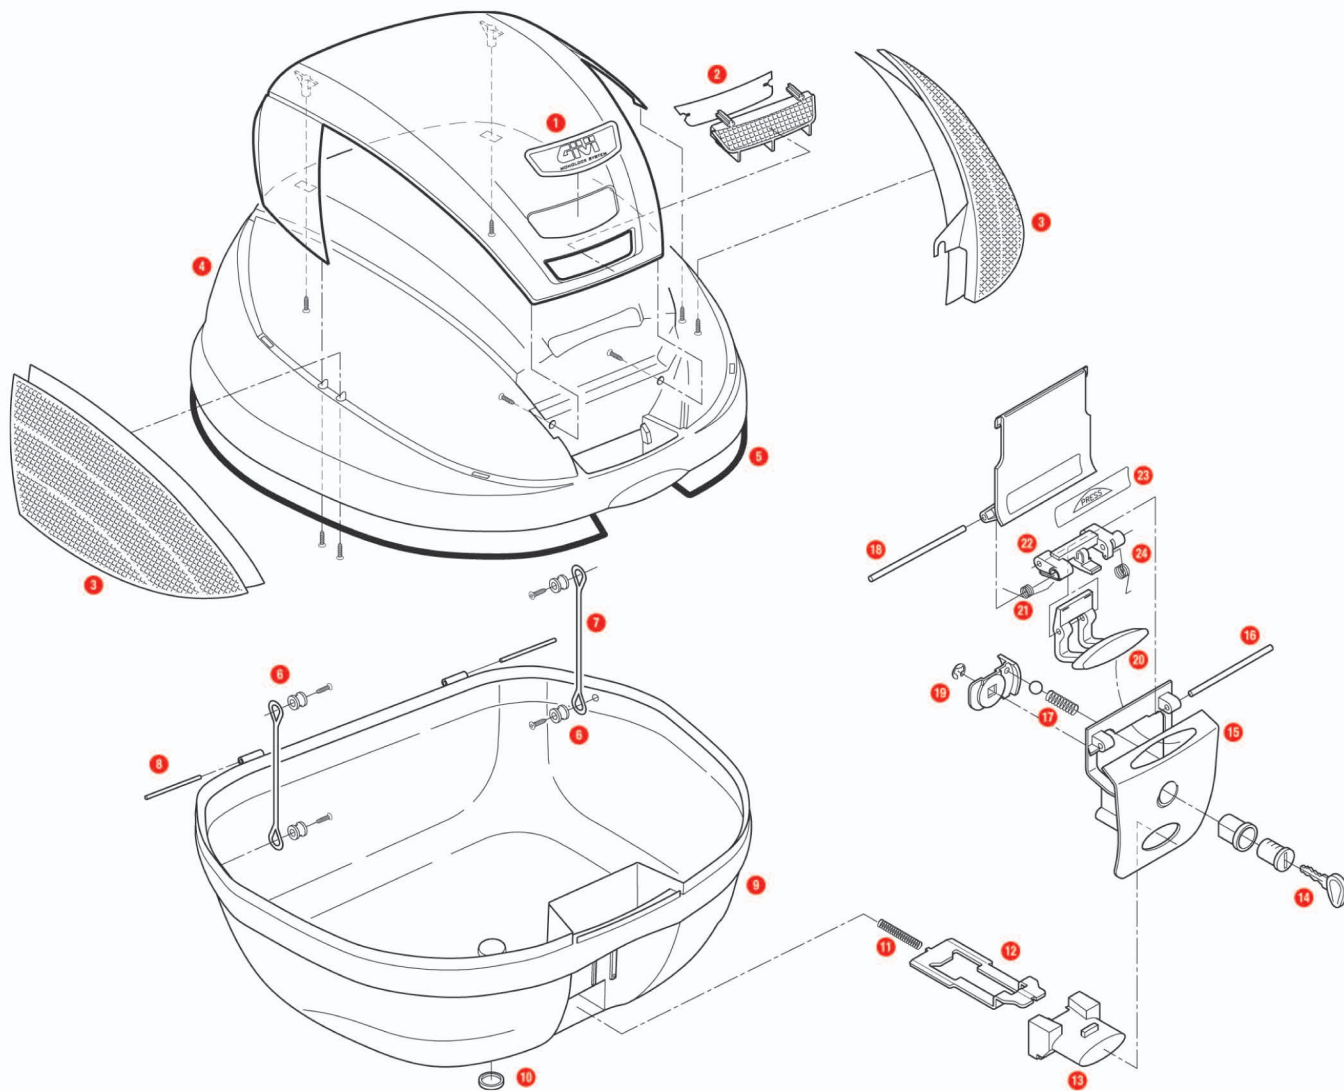

E370 / E370 TECH

1	Z1294R	E470 GIVI logo, 1 pcs
2	Z750R	Top case reflector, red
	Z750TR	Top case smoked reflector, (for E370 Tech)
3	Z1383R	Top case reflectors, right and left (only for E370)
	Z1383TR	Smoked reflectors (right and left), 1 kit (only for E370 Tech)
4	Z370CNR	E370 top-shell black, 1 pcs
5	Z159R	Bag lock lining, 1 pcs
6	Z112R	Red pulley, 4 pcs.
7	Z115R	Stop bag opening yarn, 2 pcs
8	Z635R	Pin. D. 04x48 mm, 2 pcs
10	Z1235	Injection covering cap
11	Z191R	Push button spring, 1 pcs
12	Z761NR	Bolt, 1 pcs
13	Z645R	Push button red
	Z645CR	Push button silver (for Tech version)
14	Z140R	Key locks with corresponding bush with red handle
	Z661A	Key locks with corresponding bush with silver handle
15	Z641NR	Black hinge

16	Z637R	Pin. D. 04x75 mm, (1 pcs)
17	Z1384R	Cylinder spring and steel spheres, 1 kit
18	Z721R	Pin. D. 04x85 mm
19	Z640R	Plate below lock for standard key
	Z4513R	Plate below lock for Security Lock key
20	Z644R	Opening push button, red, 1 pcs (for top case V46)
20	Z644NR	Opening push button black
21	Z632R	Steel torsion spring
22	Z643R	Lock set element red, 1 pcs
22	Z643NR	Lock set element black
23	Z409R	Name holder, 1 pcs
24	Z647R	Torsion spring, 1 pcs
	Z846R	Circuit covering cap, 1 pcs
	Z350FNM	E350 - E340 - E370 bottom-shell black
	Z370CNMR	E370 assembled top-shell black
	Z641NM	Lock set
	Z641NTM	Lock set (for TECH version)