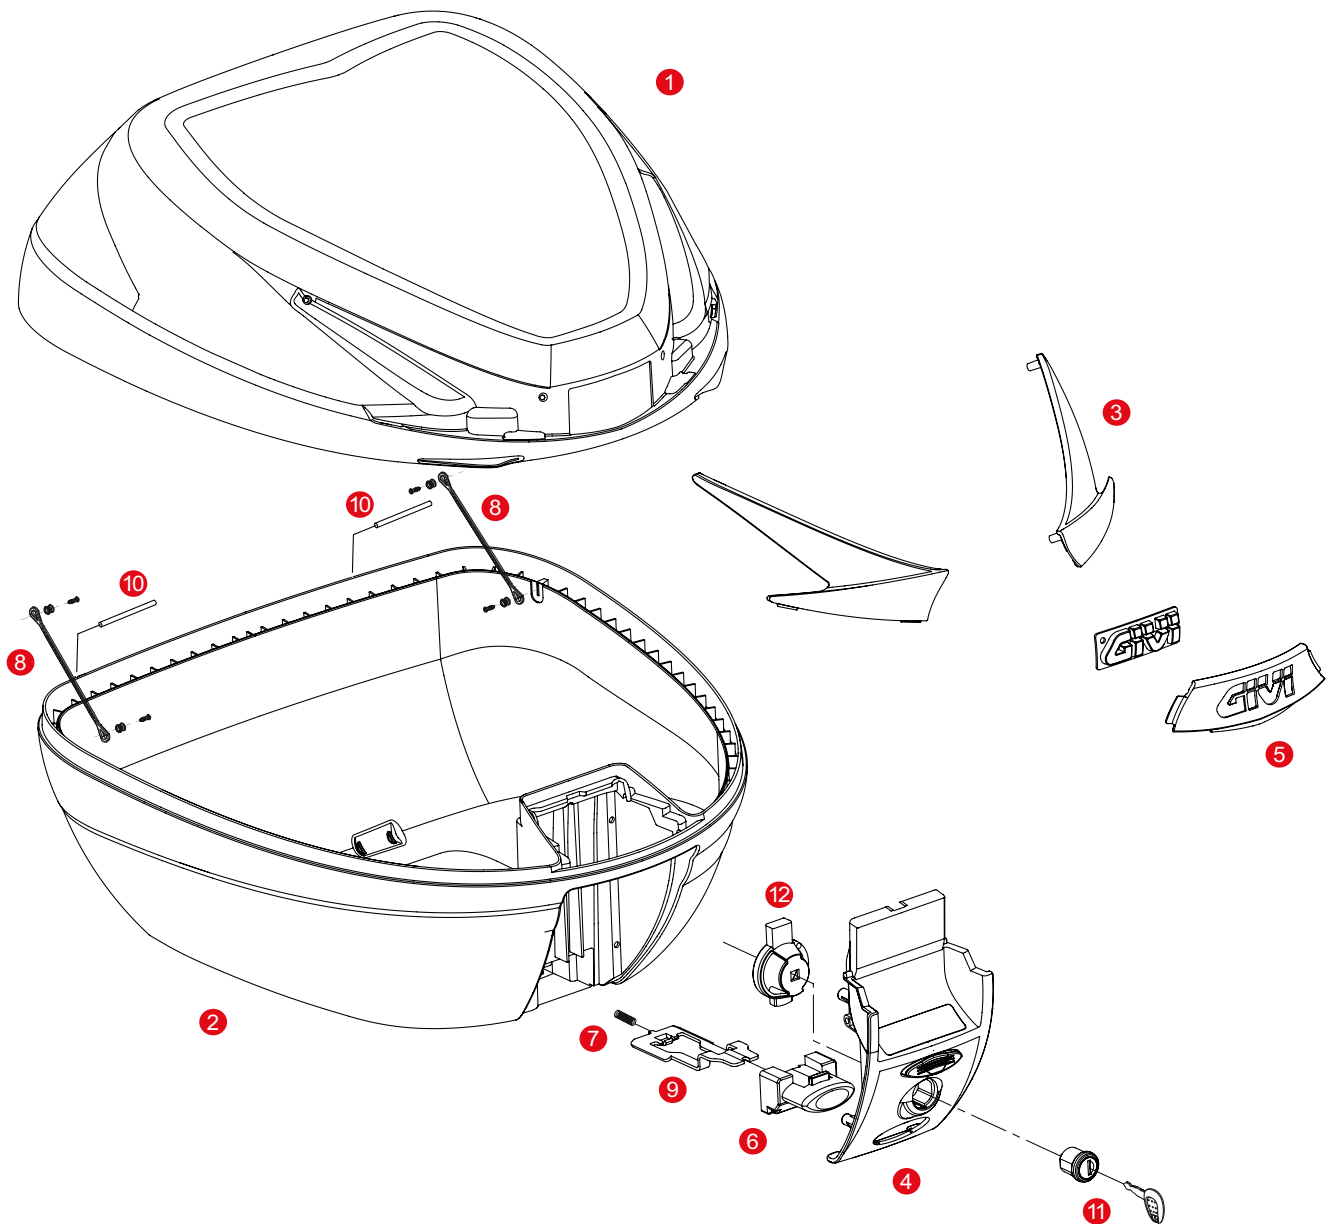

B330 / B330 TECH

1	Z3420CNM	B330 assembled Top Shell
	Z3420CNTM	B330 TECH assembled Top Shell
2	Z3420FNM	Fondo B330 assembled Bottom Shell
	Z3420FNTM	Fondo B330 TECH assembled Bottom Shell
3	Z3421R	Red reflectors (for B330)
	Z3421FR	Smoked reflectors (for B330 TECH)
4	Z2751NM	Lock set
	Z2751NTM	Lock set for Tech version
5	Z3422R	Central plate B330
6	Z645R	Push button red

	Z645CR	Opening push button chromed
7	Z191R	Push button spring, 1 pcs.
8	Z115R	Stop bag opening yarn, 2 pcs.
9	Z762NR	Bolt, 1 pcs.
10	Z590R	Pin. Medium, 2 pcs.
11	Z140R	Key locks with corresponding bush with red handle
	Z661A	Key locks with corresponding bush with silver handle
12	Z3006R	Plate below lock, for standard key
	Z4512R	Plate below lock for Security Lock key