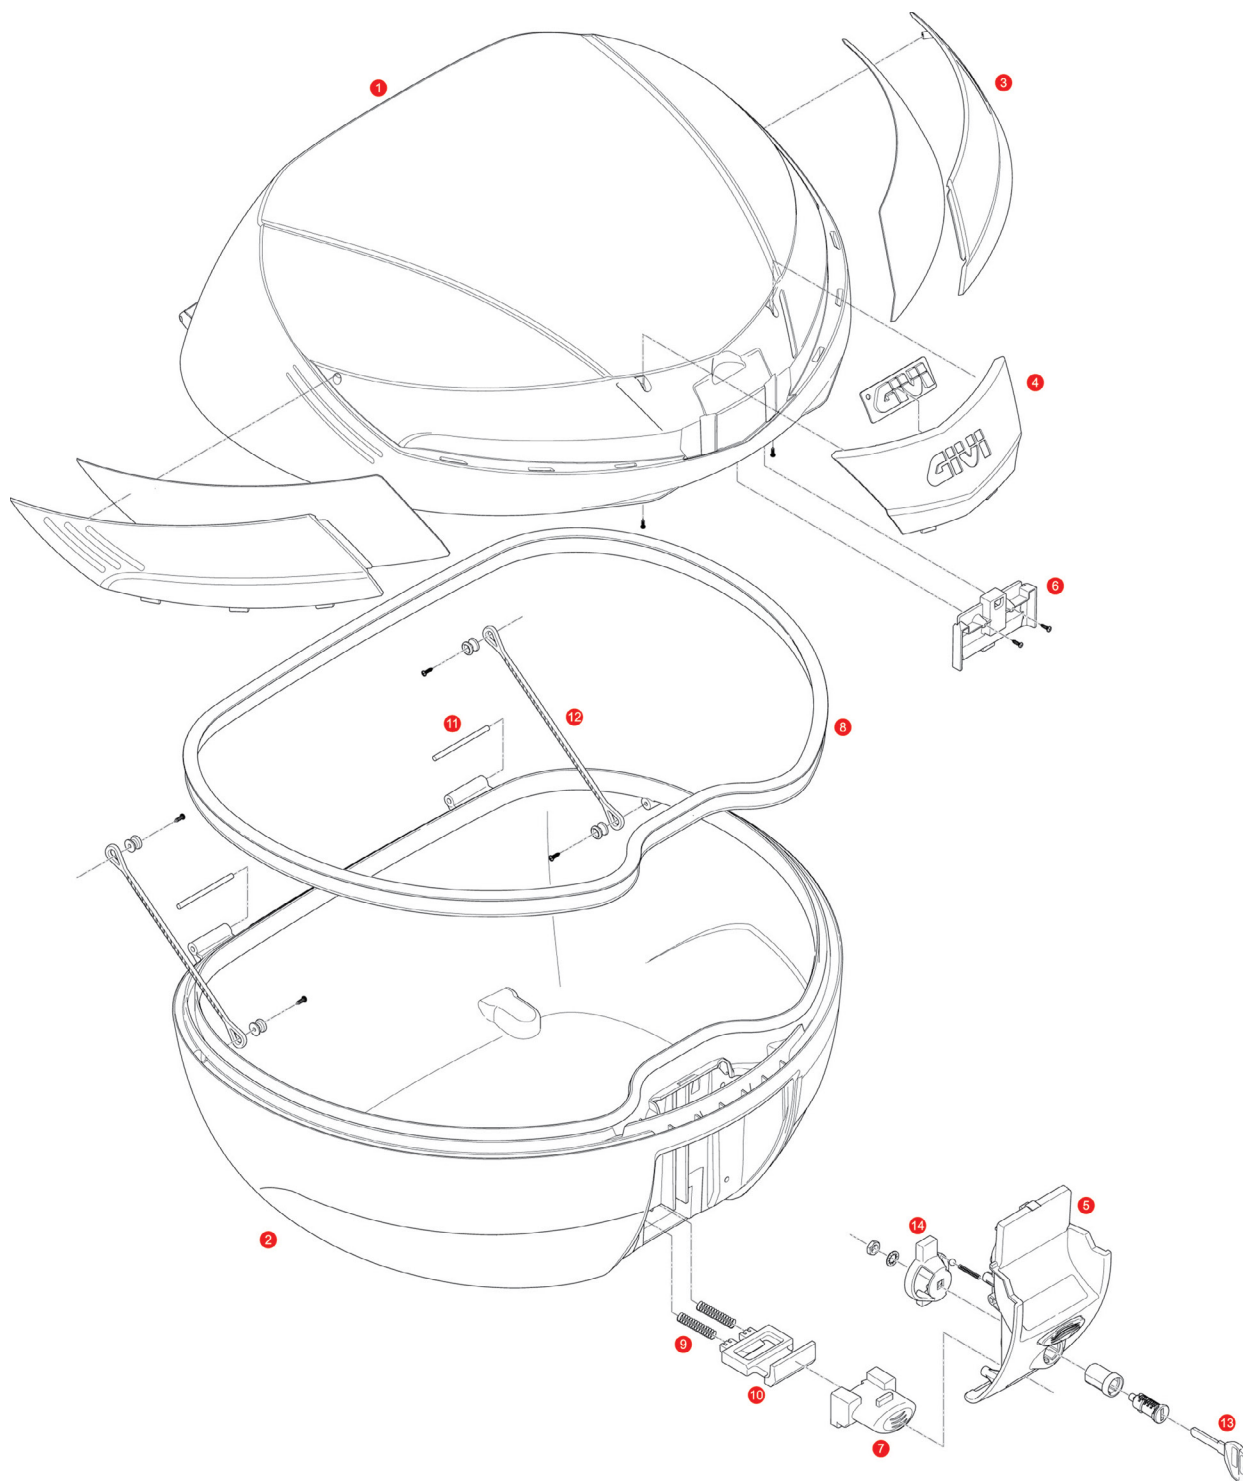

## V40N / V40NT

1	<b>Z420CNM</b>	V40N assembled Top Shell		
	<b>Z420CNTM</b>	V40NTassembled Top Shell		
2	<b>Z420FNM</b>	V40 assembled bottom shell, black		
	<b>Z420FNTM</b>	V40NTassembled Bottom Shell		
3	<b>Z4201R</b>	Red reflectors (for V40N)		
	<b>Z4201FR</b>	Smoked reflectors (for V40NT)		
4	<b>Z4200R</b>	V40 central plate		
5	<b>Z3007NV47M</b>	Mounted lock set		
	<b>Z3007NTV47M</b>	Mounted lock set (for V47 Tech)		
6	<b>Z3012R</b>	Closure system mounted on the lid		

7	<b>Z1983R</b>	Push button red		
	<b>Z645CR</b>	Opening push button chromed		
8	<b>Z790R</b>	Trim		
9	<b>Z109</b>	Long bolt springs		
10	<b>Z106</b>	Bolt		
11	<b>Z590R</b>	Pin. Medium, 2 pcs.		
12	<b>Z115R</b>	Stop bag opening yarn, 2 pcs.		
13	<b>SL101</b>	Security Lock key, including bush and under lock platelets		
14	<b>Z4512R</b>	Plate below lock for Security Lock key		