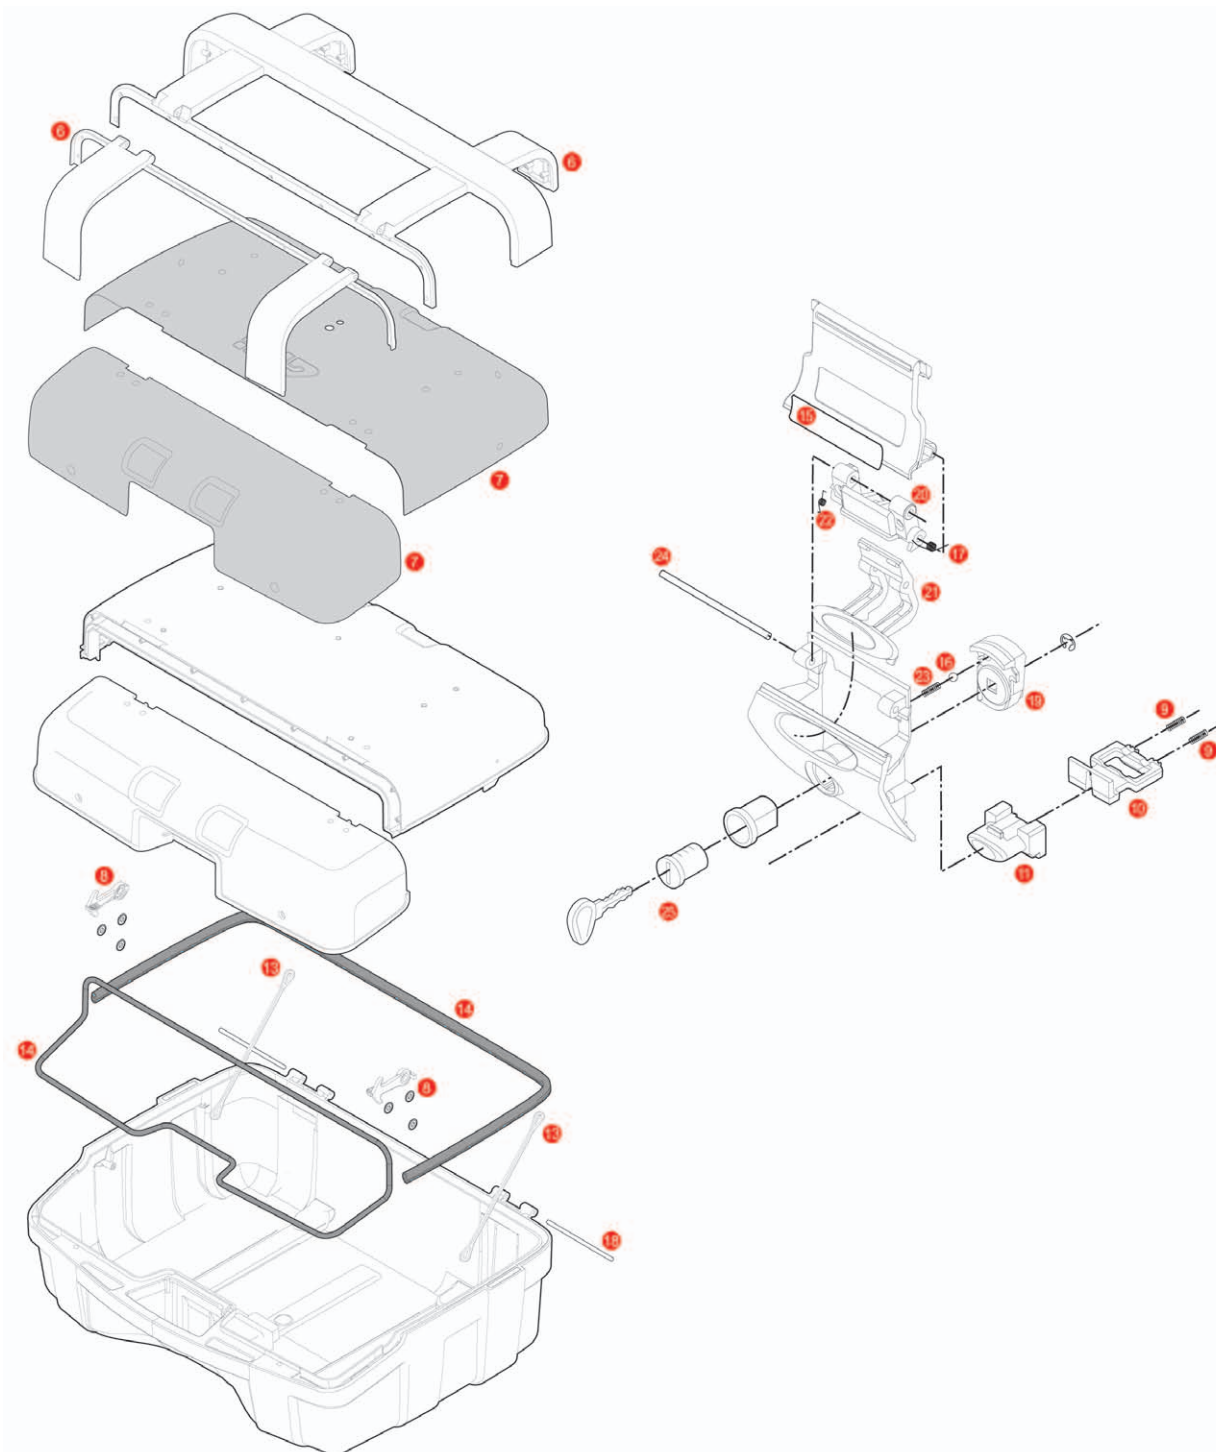

TRK33N / TRK46N TREKKER

	Z2073CNM	TRK33N / TRK46N top-shell
	Z2061FNM	TRK46N bottom-shell black
	Z2062FNM	TRK33N bottom-shell black
	Z641N46M	Hinge stop (for top case TRK46N)
	Z641N33M	Hinge stop (for top case TRK33N)
6	Z2063R	Black metal plate cover/cap and open lids
7	Z2070OXR	Alluminium cover with anodizing cover/cap and open lids
8	Z2067R	Double anchor with black washer
9	Z109	Long bolt springs
10	Z106	Bolt
11	Z645CR	Push button silver
	Z2106R	Elastic belt
13	Z115R	Stop bag opening yarn, 2 pcs
14	Z2072R	Trim

15	Z409R	Name holder, 1 pcs
16	Z630	Steel spheres D. 6
17	Z632R	Steel torsion spring
	Z590R	Pin. Medium, 2 pcs
19	Z640R	Plate below lock for standard key
	Z4513R	Plate below lock for Security Lock key
20	Z643NR	Lock set element black
21	Z644NR	Opening push button black
	Z647R	Torsion spring, 1 pcs
23	Z648	Cylinder spring
24	Z721R	Pin. D. 04x85 mm
25	Z661A	Key locks with corresponding bush with silver handle
	Z2701KITR	Additional zipper kit, side and external