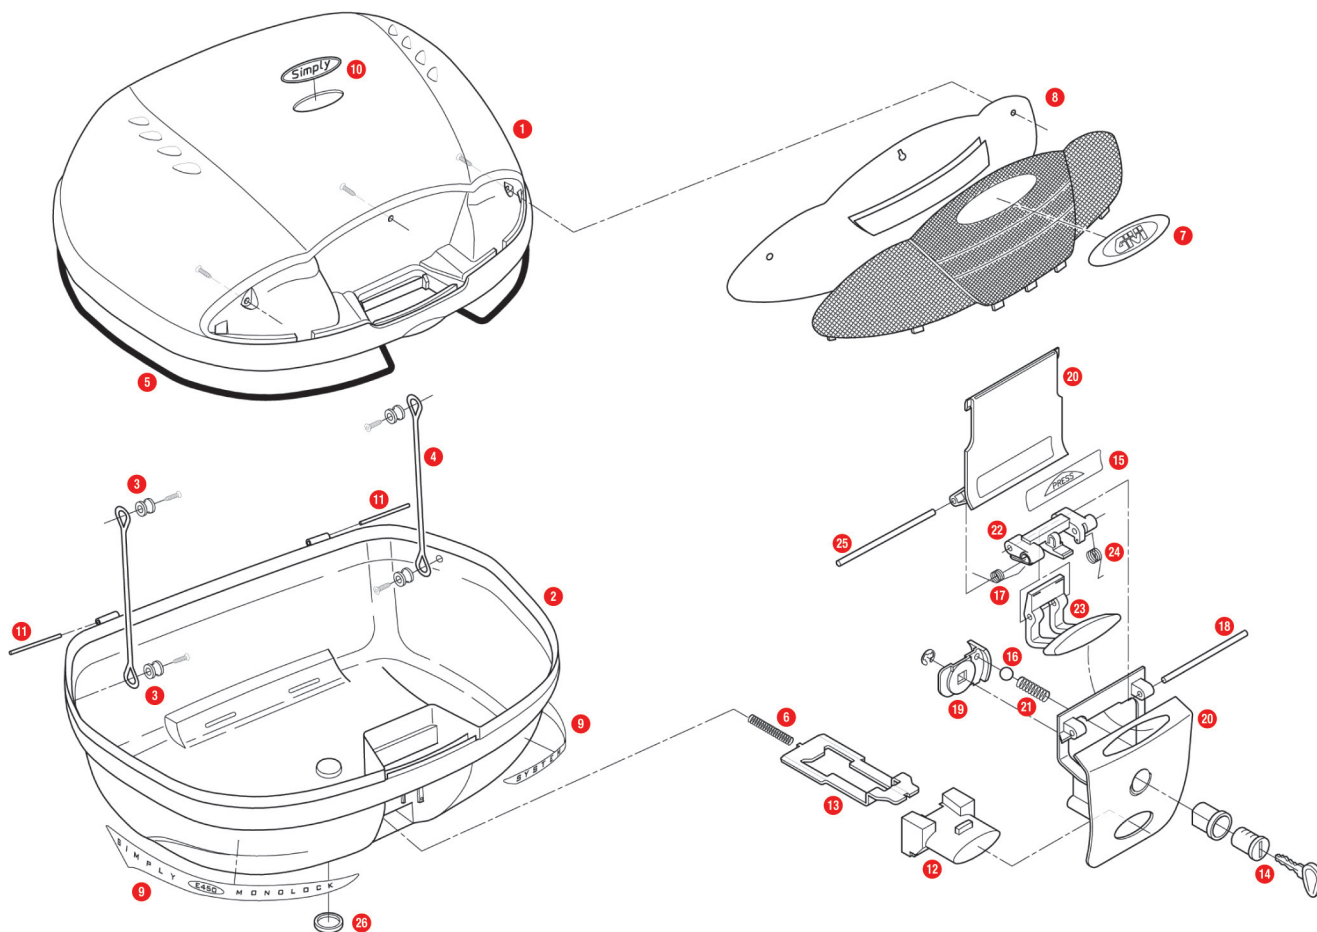

E450 SIMPLY II

1	Z450CNM	E450 top-shell black
2	Z450FNM	E450 - E470 bottom-shell black
3	Z112R	Red pulley, 4 pcs.
4	Z115R	Stop bag opening yarn, 2 pcs
5	Z159R	Bag lock lining, 1 pcs
6	Z191R	Push button spring, 1 pcs
7	Z451	Oval GIVI mark (reflector)
8	Z1234	Reflector with white background
9	Z457 ▲	Couple of SIMPLY stickers DX/SX
10	Z458R	E470 oval logo, 1 pcs
11	Z590R	Pin. Medium, 2 pcs
12	Z645R	Push button red
13	Z762NR	Bolt, 1 pcs
	Z358	Circuit with lamps for version with stop light already mounted
	Z641NM	Lock set

14	Z140R	Key locks with corresponding bush with red handle
15	Z409R	Name holder, 1 pcs
16	Z630	Steel spheres D. 6
17	Z632R	Steel torsion spring
18	Z637R	Pin. D. 04x75 mm, (1 pcs)
19	Z640R	Plate below lock for standard key
	Z4513R	Plate below lock for Security Lock key
20	Z641NR	Black hinge
21	Z648	Cylinder spring
22	Z643R	Lock set element red, 1 pcs
23	Z644R	Opening push button, red, 1 pcs (for top case V46)
24	Z647R	Torsion spring, 1 pcs
25	Z721R	Pin. D. 04x85 mm
26	Z1235	Injection covering cap