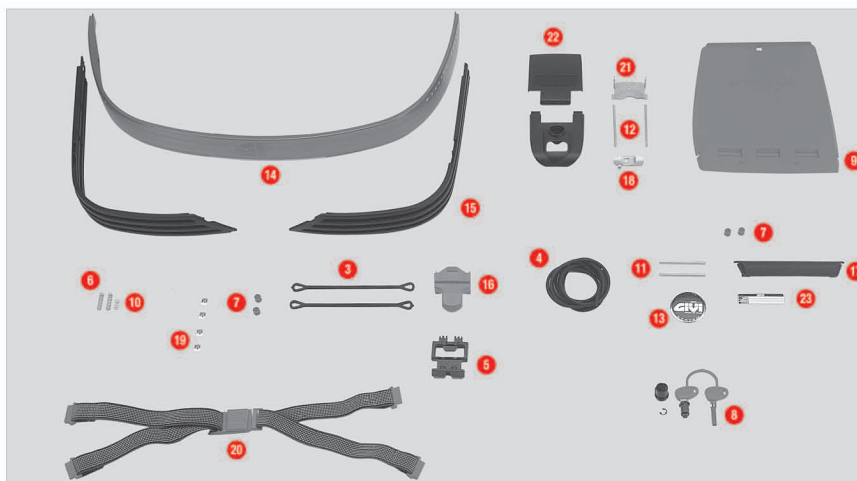

## E460

1	Z460CNM	E460 top-shell black
2	Z360FNM	E460-E360 bottom-shell black
3	Z115R	Stop bag opening yarn, 2 pcs
4	Z159R	Bag lock lining, 1 pcs
5	Z828	Stop lamp holder
6	Z106	Bolt
7	Z109	Long bolt springs
8	Z112R	Red pulley, 4 pcs.
9	Z140R	Key locks with corresponding bush with red handle
11	Z1237	Push button spring with washer
13	Z195	Pin D. 04x80 mm
14	Z200	GIVI logo Monokey®
15	Z214	Top case reflector
16	Z215N	Rear band black
17	Z217	Push button

18	Z220N ▲	Handle cover black
19	Z236	Hinge spring
20	Z277	Plate below lock
21	Z280 ▲	Rear band plate
22	Z285	Inner strap
23	Z312	Hinge plate
24	Z314N	Black hinge
25	Z829	Light holder (black)
26	Z337	Top-case reflector
27	Z362	Light seat chromed
28	Z405 ▲	Name holder
	Z358	Circuit with lamps for version with stop light already mounted
	Z155	Pass belt clip
	Z314NM	Black hinge climbed on

## E360

1	Z360CNM	E360 top-shell black
2	Z360FNM	E460-E360 bottom-shell black
3	Z115R	Stop bag opening yarn, 2 pcs
4	Z159R	Bag lock lining, 1 pcs
5	Z106	Bolt
6	Z109	Long bolt springs
7	Z112R	Red pulley, 4 pcs.
8	Z140R	Key locks with corresponding bush with red handle
10	Z1237	Push button spring with washer
12	Z195	Pin D. 04x80 mm
13	Z200	GIVI logo Monokey®

14	Z214	Top case reflector
15	Z215N	Rear band black
16	Z217	Push button
17	Z220N ▲	Handle cover black
18	Z277	Plate below lock
19	Z280 ▲	Rear band plate
20	Z285	Inner strap
21	Z312	Hinge plate
22	Z314N	Black hinge
23	Z405 ▲	Name holder
	Z155	Pass belt clip