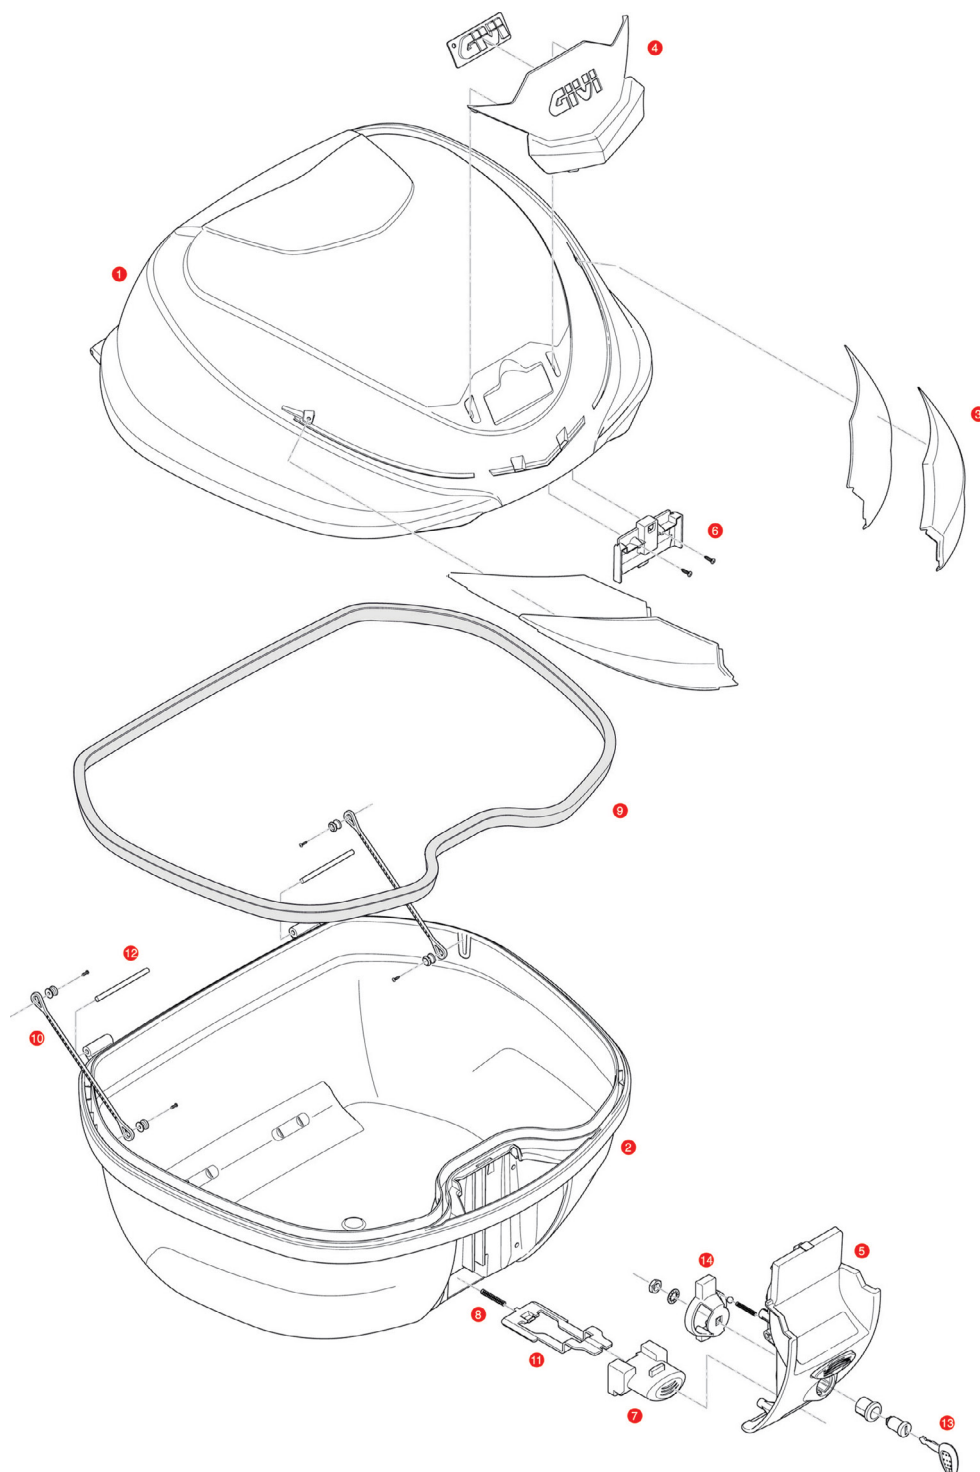

B360N / B360NT

1	ZB360CNM	B360N assembled Top Shell		
	ZB360CNTM	B360NT assembled Top Shell		
2	ZB37FNM	B37 Blade / B360 assembled bottom-shell black		
	ZB37FNTM	B37 Blade Tech / B360 Tech assembled bottom-shell black		
3	Z2514R	Red reflectors		
	Z2514FR	Smoked reflectors		
4	Z2513R	Central plate		
5	Z3007NM	Mounted lock set		
	Z3007NTM	Mounted lock set NT		
6	Z3012R	Closure system mounted on the lid		
7	Z645R	Push button red		

	Z645CR	Opening push button chromed		
8	Z191R	Push button spring, 1 pcs.		
9	Z790R	Trim		
10	Z599	Nylon stop bag opening yarn		
11	Z761NR	Bolt, 1 pcs.		
12	Z590R	Pin. Medium, 2 pcs.		
13	Z140R	Key locks with corresponding bush with red handle		
	Z661A	Key locks with corresponding bush with silver handle		
14	Z3006R	Plate below lock, for standard key		
	Z4512R	Plate below lock for Security Lock key		
15	SL101	Security Lock key, including bush and under lock platelets		