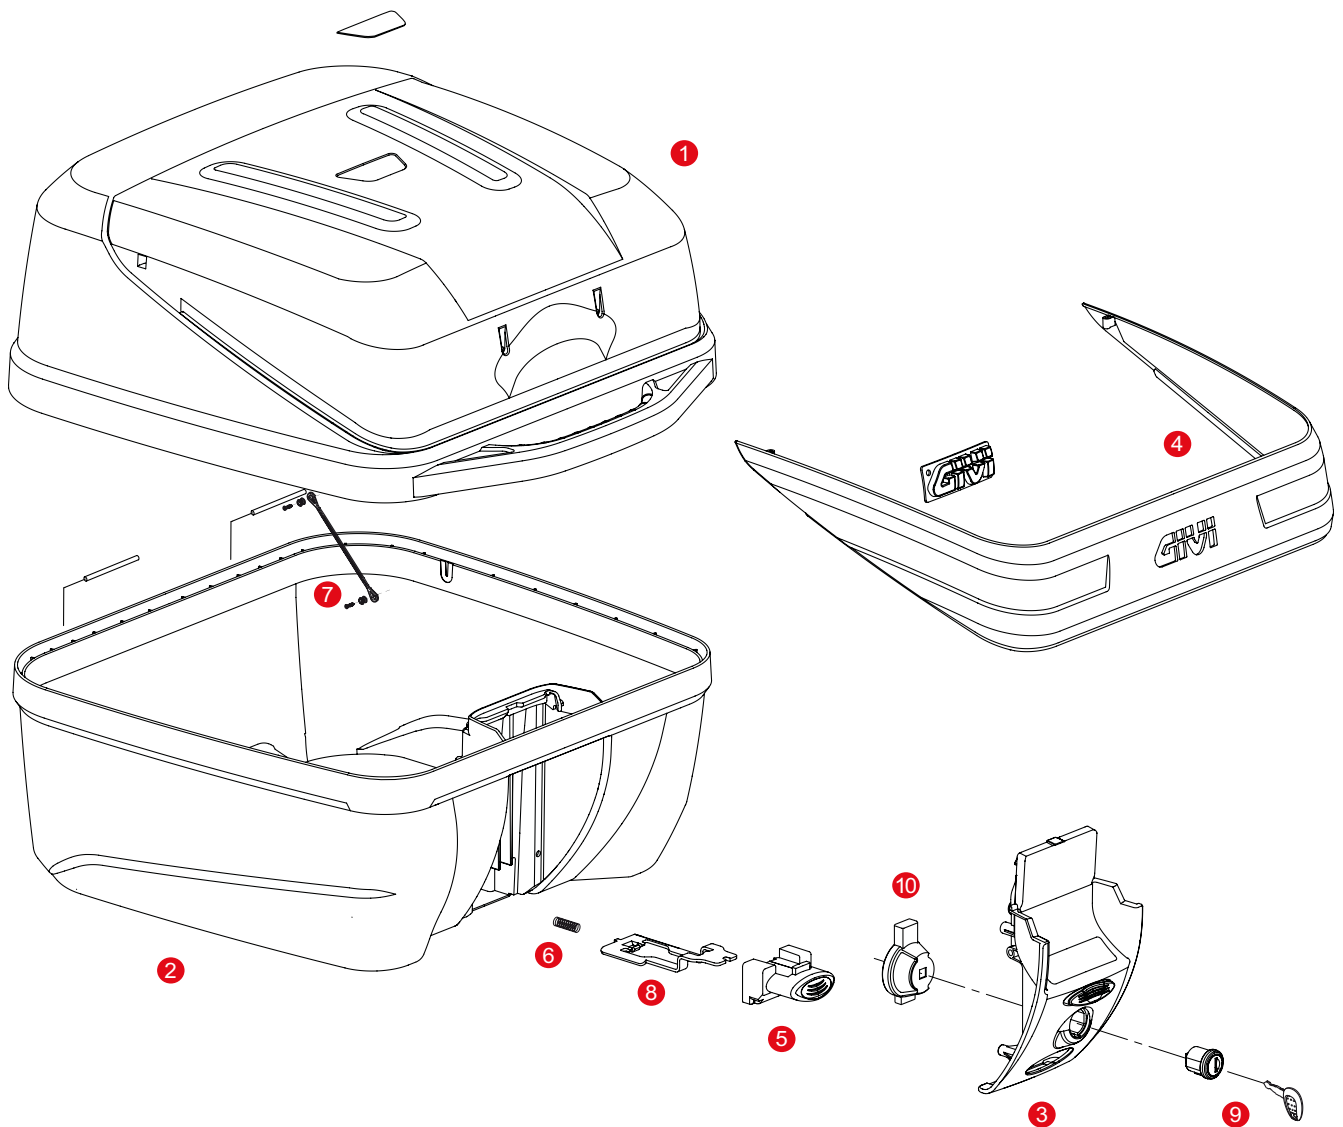

B32 BOLD

1	ZB32CNM	B32 assembled Top Shell
2	ZB32FNM	B32 assembled Bottom Shell
3	Z2751NM	Lock set
4	ZB32PV	Painted plate with chromed GIVI logo
5	Z645R	Push button red
6	Z191R	Push button spring, 1 pcs.

7	Z115R	Stop bag opening yarn, 2 pcs.
8	Z762NR	Bolt, 1 pcs.
9	Z140R	Key locks with corresponding bush with red handle
10	Z3006R	Plate below lock, for standard key
	Z4512R	Plate below lock for Security Lock key